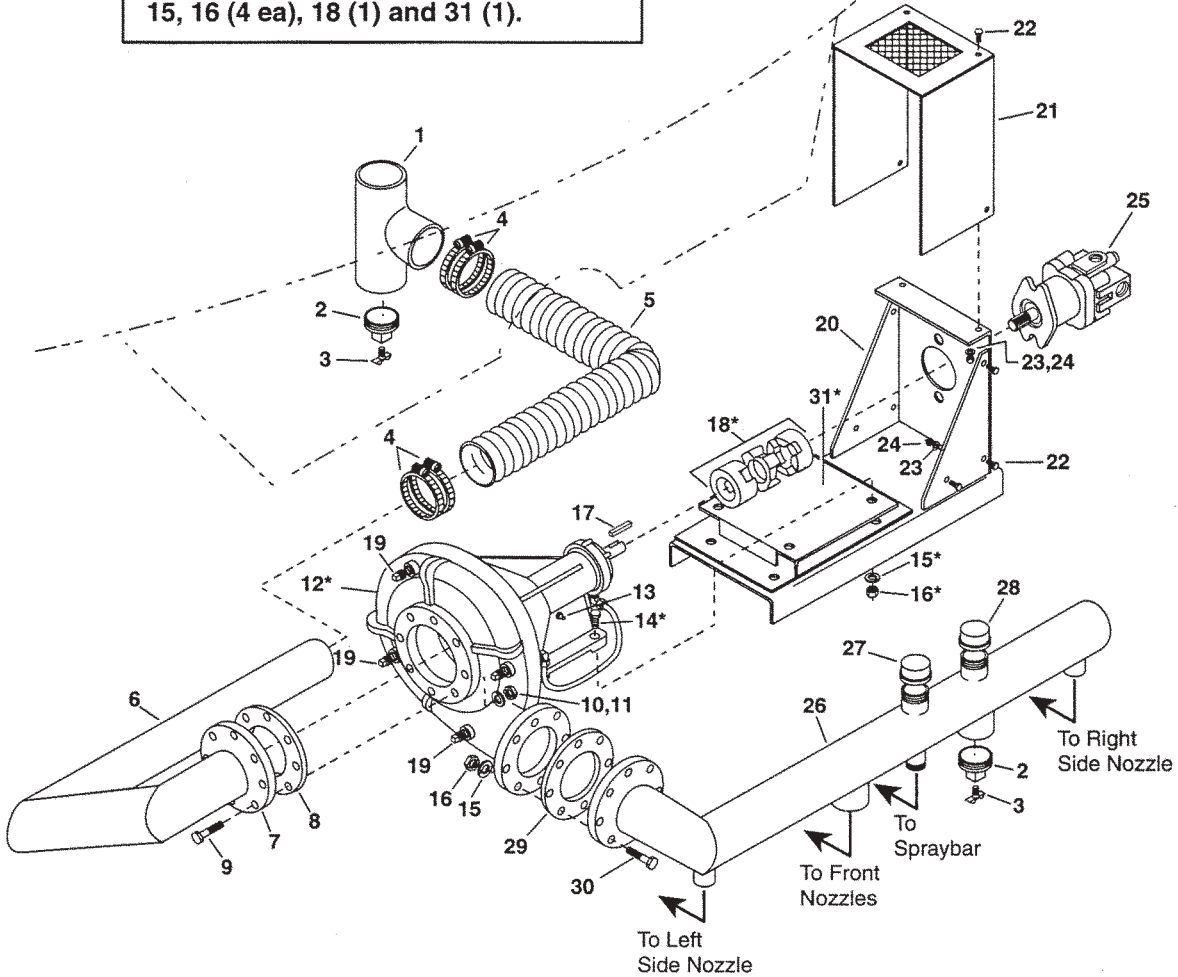

PUMPING UNIT ASSEMBLY BERKELEY - 6602797

ATTENTION:
Kit #7210138 Includes Ref.#s 12 (1), 14,
15, 16 (4 ea), 18 (1) and 31 (1).
Kit #7210137 Includes Ref.#s 12 (1), 14,
15, 16 (4 ea), 18 (1) and 31 (1).

REF	PART NO.	QTY	DESCRIPTION	REF	PART NO.	QTY	DESCRIPTION
1	2900148	1	Line Asm-Suction, Tank	17	7050012	1	Key-1/2 x 4"
2	2940421	2	Plug-3" Pipe W/Tap	18*	6445067	1	Coupling L225-1.88B x 1"-15T
3	6600162	2	Cock-Drain, 0.25	19	7050029	1	Pipe Plug 1/2NPT
4	6000872	4	Clamp-Hose, M96, Worm Gear	20*	2940453	1	Base Asm-Pump & Mtr. Berkeley
5	6000950	1	Hose-Suc 5.5 x 25.0 + 2.5 CUFF BE	21	2940460	1	Guard Asm-Pump Shft. Berkeley
6	2940380	1	Suction El. Asm-Ford Dsl. Eng.	22	0121887	4	Screw-Hex, 0.25NC x 0.75, GR2, PD
7	2940214	1	Flange-Elbow, 5 In. Suction	23	0120380	4	Washer-Lock, 0.25, Spring, PD
8	2940054	1	Gasket-Bolting Flange	24	0120375	4	Nut-Hex, 0.25NC, PD
9	0428781	8	Screw-Hex, 0.75NC x 3.00, GR2, PD	25	6602129	1	Motor-Hyd, 2.8 CIR, Axial, Fixed
10	0131046	8	Washer-Lock, 0.75, Spring, PD	26	2940625	1	Dis Header Asm-Frame Mtd PU
11	0220086	8	Nut-Hex, 0.75NC, PD	27	6200052	1	Cap-Pipe, 2.50NPT, PN
12*	6602797	1	Pump-Water, Berkeley B4JRMBS	28	0187373	1	Cap-Pipe, 1.50NPT, PN
13	7050030	1	Fitting-Grease	29	2940053	1	Gasket-Reducing Flange
14*	0428700	4	Screw-Hex, 0.62NC x 2.75, GR2, PD	30	0428697	8	Screw-Hex, 0.62NC x 2.50, GR2, PD
15*	0121574	12	Washer-Lock, 0.62, Spring, PD	31	2940458	1	Base Asm-Berkeley Pump
16*	0124589	12	Nut-Hex, 0.62NC, PD