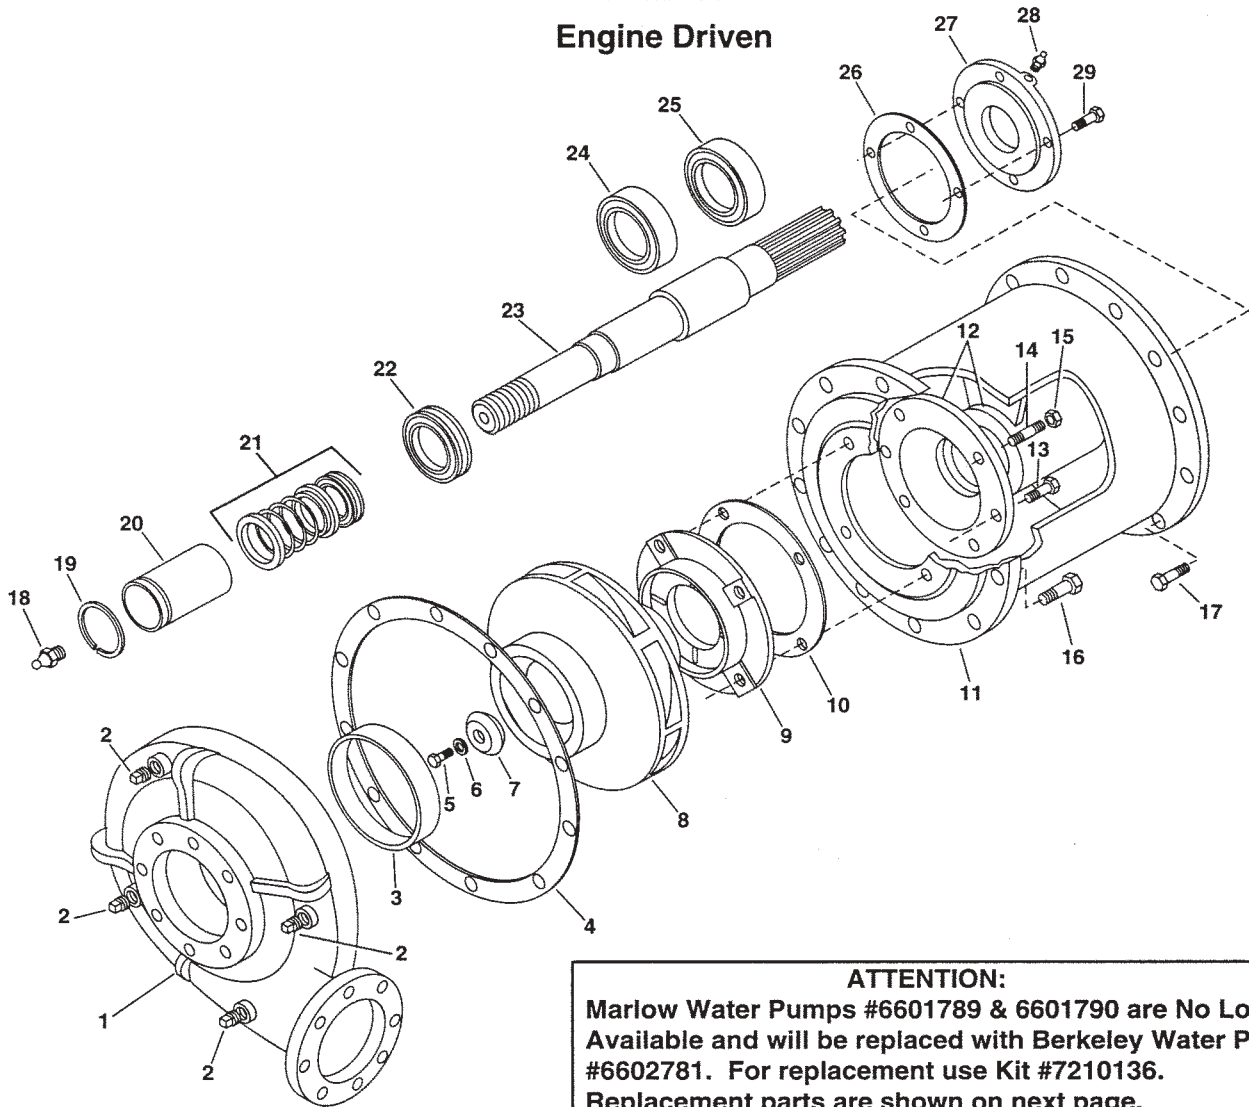

BERKELEY WATER PUMP

6602781

Engine Driven

ATTENTION:
Marlow Water Pumps #6601789 & 6601790 are No Longer Available and will be replaced with Berkeley Water Pump #6602781. For replacement use Kit #7210136. Replacement parts are shown on next page.

REF	PART NO.	QTY	DESCRIPTION	REF	PART NO.	QTY	DESCRIPTION
1	7050002	1	Case-Volute	16	7050023	12	Capscrew, Hex 5/8-11 x 1.5
2	7050029	4	Pipe Plug 1/2NPT	17	7050046	12	Capscrew, Hex 3/8-16 x 1.2
3	7050005	1	Ring, Wearing	18	7050050	1	Fitting, Grease
4	7050018	1	Gasket, Volute	19	7050049	1	Ring, Retaining
5	7050039	1	Screw-Impeller	20	7050037	1	Sleeve, Shaft
6	7050028	1	Washer-Lock	21	7050044	1	Seal, Mech. Shaft
7	7050016	1	Washer-Impeller	22	7050041	1	Seal, Oil
8	7050003	1	Impeller	23	7050035	1	Shaft
9	7050045	1	Ring, Balance	24	7050026	1	Nut, Hex 3/8-16
10	7050019	1	Gasket, Balance Ring	25	7050038	1	Bearing, Ball
11	7050042	1	Bracket	26	7050043	1	Gasket
12	7050036	1	Retainer, Seal	27	7050040	1	Outer Bearing Cap
13	7050047	2	Capscrew, Hex 3/8-16 x .62	28	7050030	1	Fitting, Grease
14	7050025	4	Stud, 3/8-16 x 1.5	29	7050048	4	Capscrew, Hex 1/4-20 x .75
15	7050026	4	Nut, Hex 3/8-16