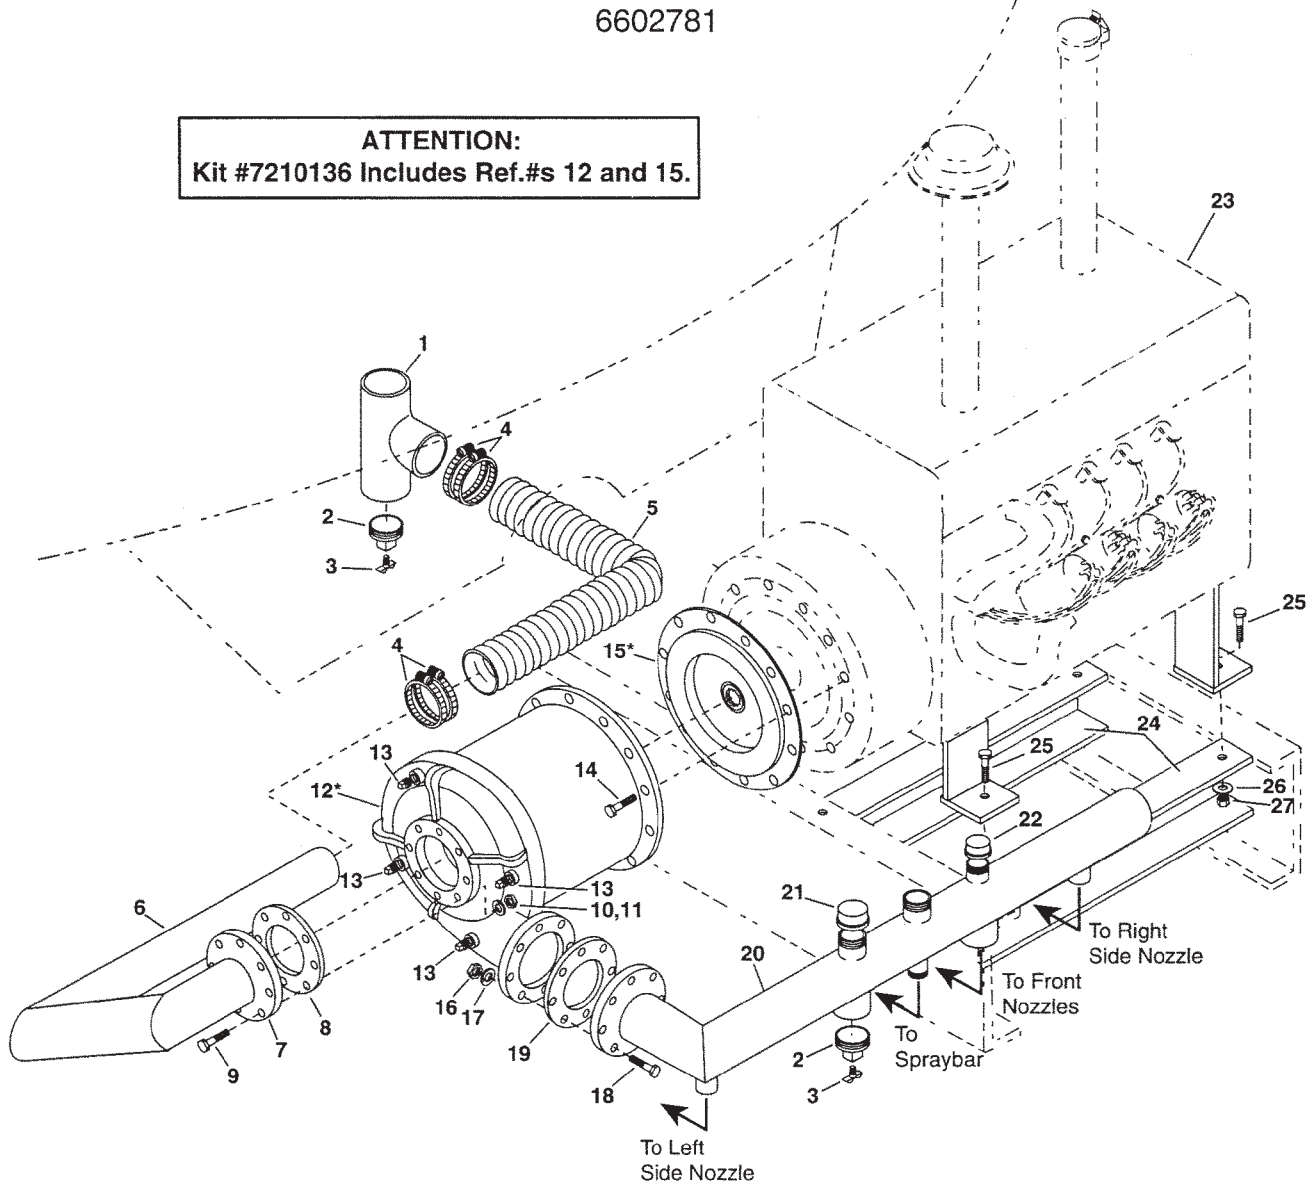

PUMPING UNIT ASSEMBLY

6602781

ATTENTION:
Kit #7210136 Includes Ref.#s 12 and 15.

REF	PART NO.	QTY	DESCRIPTION	REF	PART NO.	QTY	DESCRIPTION
1	2900148	1	Line Asm-Suction, Tank	16	0124589	8	Nut-Hex, 0.62NC, PD
2	2940421	2	Plug-3" Pipe W/Tap	17	0121574	8	Washer-Lock, 0.62, Spring, PD
3	6600162	2	Cock-Drain, 0.25	18	0428697	8	Screw-Hex, 0.62NC x 2.50, GR2, PD
4	6000872	4	Clamp-Hose, M96, Worm Gear	19	2940053	1	Gasket-Reducing Flange
5	6000950	1	Hose-Suc 5.5 x 25.0 + 2.5 CUFF BE	20	2940399	1	Discharge Header Asm-Deere Dsl.
6	2940397	1	Suction Elbow-Deere Dsl.	21	2940382	1	Dis. Header Asm-Ford Dsl. Eng.
7	2940380	1	Suction El. Asm-Ford Dsl. Eng.	22	6200052	1	Cap-Pipe, 2.50NPT, PN
8	2940214	1	Flange-Elbow, 5 In. Suction	23	0187373	1	Cap-Pipe, 1.50NPT, PN
9	2940054	1	Gasket-Bolting Flange	23	6400357	1	Eng.-Dsl. Deere 4045DF150 Closed Unit
10	0428781	8	Screw-Hex, 0.75NC x 3.00, GR2, PD	23	6400358	1	Eng.-Dsl. Deere 4045DF150 Open Unit
11	0131046	8	Washer-Lock, 0.75, Spring, PD	24	2910281	2	Cross-Channel Supt. Deere Dsl.
12*	0220086	8	Nut-Hex, 0.75NC, PD	24	2910258	1	Angle-Front, Eng. Mt. Ford
13	6602781	1	Pump-Water, Berkeley B4JBHS	24	2910261	1	Angle-Rear, Eng. Mt. Ford
14	7050029	1	Pipe Plug 1/2NPT	25	0122459	4	Screw-Hex, 0.50NC x 2.00, GR2, PD
15*	7050046	12	Capscrew-Hex, 3/8-16 x 1.2	26	0114951	4	Washer-Flat, 0.50, PN
	6602793	1	Flywheel Coupling-SAE 4	27	9411727	4	Nut-Hex, Lock, 0.50NC, EA, PD